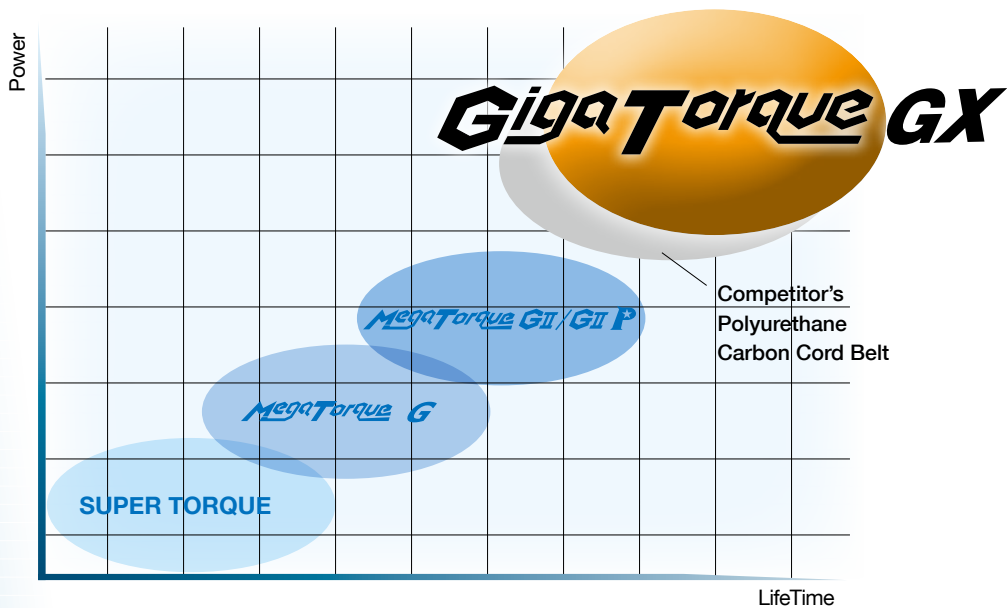

 **mitsubishi**™

Giga Torque GX™

TOUGH & FLEXIBLE

Design

Reduced
Maintenance

Flexible

GigaTorque GX

Superior
Durability

Quieter

Light
& Compact

Superior Durability

- » High-tensile strength Carbon Cord
- » Abrasion resistant, low friction tooth fabric
- » High elastic, high hardness HNBR rubber
- » Increased durability

Reduced Noise

Stress Strain Curve

The stress strain curve shows higher tensile strength than the competitor's Polyurethane Carbon Cord belt.

Tension Decay

The Giga Torque GX shows less tension decay than the competitor's Polyurethane Carbon Cord belt.

HNBR Rubber

» Have greater oil and heat resistance (maximum of 120°C)

Drop in Replacement

» Designed to run in competitor's belt sprockets

Power Rating

GigaTorque GX Power Rating is 10% higher than the competitor's Polyurethane Carbon Cord belt